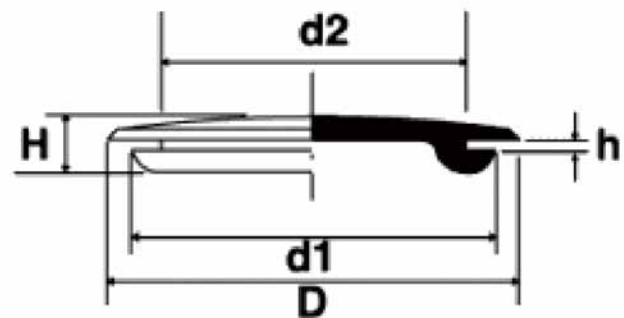

PART NO	D	d1	d2	h	H
MOSTFLP47	9,3	9,3	4,7	1,6	4,6
MOSTFLP64	9,5	9,5	6,4	1,6	5
MOSTFLP8	14,5	10,6	8	0,8	4
MOSTFLP8B	14,5	10,6	8	1,6	4,5
MOSTFLP9	15	12,4	9	1,6	6,6
MOSTFLP112	17,7	12,8	11,2	1,6	6,2
MOSTFLP115	17	15,5	11,5	1,6	7
MOSTFLP119	17,5	15,9	11,9	1,2	7,1
MOSTFLP12	19	13,1	12	0,8	6,5
MOSTFLP127	18,7	15,5	12,7	1,6	5,6
MOSTFLP149	20	18,4	14,9	1,3	7
MOSTFLP155	22	19	15,5	1,6	7,5
MOSTFLP159	19	19	15,9	1,6	7,1
MOSTFLP163	20	18,5	16,3	1,3	7

PART NO	D	d1	d2	h	H
MOSTFLP19	25	21,5	19	1,6	6,5
MOSTFLP20	25	21,5	20	1,6	6,5
MOSTFLP22	28,5	26,6	22	2,4	8,2
MOSTFLP225	28,5	27	22,5	1,6	7,5
MOSTFLP245	30	27,5	24,5	2,4	8,7
MOSTFLP25	38,5	28,5	25	0,8	4,6
MOSTFLP254	32	28,3	25,4	1,6	9
MOSTFLP254B	32	28,3	25,4	2,4	9
MOSTFLP315	38,2	31,5	31,5	0,8	7
MOSTFLP315B	38,2	35,4	31,5	1,6	8,7
MOSTFLP32	38,2	35,4	32	3,1	9
MOSTFLP382	43,7	43	38,2	1,6	8,2
MOSTFLP515	57,5	52,6	51,5	1,6	11,4