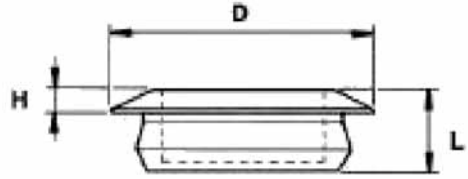

HOLE PLUGS FLAT HEAD

- ◆ MATERIAL: PA 66
- ◆ COLOR: BLACK, NATURAL
- ◆ UNIT: mm

PART NO	D	H	L	Panel	
				Hole	Thickness
MOS000079121	15,0	5,8	2,0	12,0	< 2,0

HOLE PLUGS DEPRESSED HEAD

- ◆ MATERIAL: PA 66
- ◆ COLOR: BLACK, NATURAL
- ◆ UNIT: mm