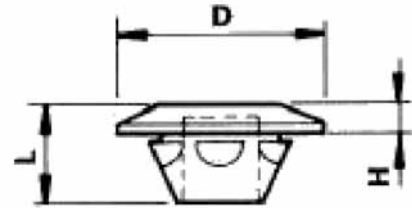

- MATERIAL: PA 66
- COLOR: BLACK, NATURAL
- UNIT: mm