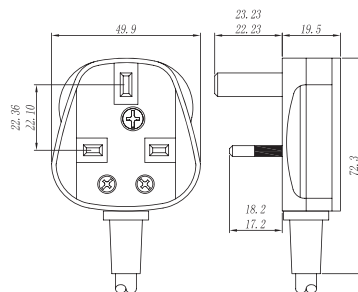

CURRENT: 13A

VOLTAGE: 250V

2344-BRITISH PLUG 2-POLE+E ANGLED

Standard: BS 1363-1

Cable types:

H03VV-F	2X0.75, 3G0.75
H03V2V2-F	2X0.75, 3G0.75
H03VVH2-F	2X0.5, 2X0.75
H03V2V2H2-F	2X0.75
H05VV-F	2X0.75, 2X1, 2X1.5, 3G0.75, 3G1, 3G1.5
H05V2V2-F	2X0.75, 2X1, 2X1.5, 3G0.75, 3G1, 3G1.5
H05VVH2-F	2X0.75
H05V2V2H2-F	2X0.75, 2X1
H05RR-F	2X0.75
H05RN-F	2X0.75, 2X1
H07RN-F	2X1

CURRENT: 13A

VOLTAGE: 250V

M.UK-BRITISH PLUG 2-POLE+E ANGLED

Standard: BS 1363-1

Cable types:

H03VV-F	3G0.75
H03VVH2-F	2X0.75
H05VV-F	2X0.75, 2X1, 3G0.75, 3G1, 3G1.5
H05V2V2-F	3G1, 3G1.5
H05VVH2-F	2X0.75
H05RR-F	2X0.75, 2X1, 3G0.75, 3G1
H05RN-F	2X0.75, 2X1, 3G0.75, 3G1
H05BB-F	3G1
H07RN-F	2X1

CURRENT: 13A

VOLTAGE: 250V

2345-BRITISH REWIRABLE PLUG 2-POLE+E ANGLED

Standard: BS 1363-1

Cable types:

H03VV-F	2X0.75, 3G0.75
H03VVH2-F	2X0.75
H05VVH2-F	2X0.75
H05VV-F	2X0.75, 2X1, 2X1.5, 3G0.75, 3G1, 3G1.5
H05RR-F	2X0.75, 2X1, 2X1.5, 3G0.75, 3G1, 3G1.5
H05RN-F	2X0.75, 2X1, 2X1.5, 3G0.75, 3G1