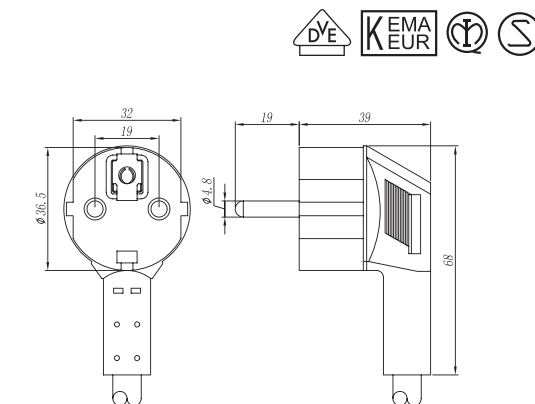

232-EUROPEAN PLUG 2-POLE+E ANGLED

Standard: DIN VDE 0620-1 (standard sheet: DIN 49441-R2)

Cable types:

H03VV-F 3G0.5, 3G0.75

H03V2V2-F 3G0.5, 3G0.75

HO3RT-H 3G0.75, 3G1

H05VV-F 3G0.75, 3G1, 3G1.5

H05V2V2-F 3G0.75, 3G1, 3G1.5

H05RR-F 3G0.75, 3G1, 3G1.5

H05RN-F 3G0.75, 3G1

H05BB-F 3G0.75, 3G1, 3G1.5

H07RN-F 3G1, 3G1.5

H07BB-F 3G1, 3G1.5

CURRENT: 16A

VOLTAGE: 250V