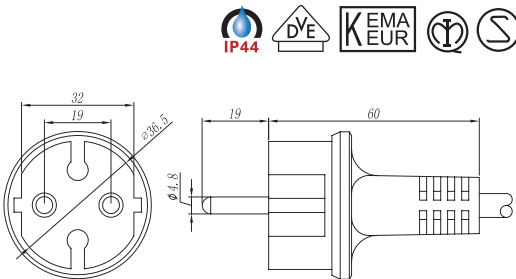

CURRENT: 16A

VOLTAGE: 250V

352-EUROPEAN PLUG 2-POLE STRAIGHT

Standard: DIN VDE 0620-1 (standard sheet: DIN 49406-R-RA)

Cable types:

H05VV-F	2X0.75, 2X1, 2X1.5
H05RR-F	2X0.75, 2X1, 2X1.5
H05RN-F	2X0.75, 2X1
H07RN-F	2X1, 2X1.5

CURRENT: 16A

VOLTAGE: 250V

358-EUROPEAN PLUG 2-POLE+E STRAIGHT

Standard: DIN VDE 0620-1 (standard sheet: DIN 49441-R2-2-AR2)

Cable types:

H03RT-H	3G0.75, 3G1
H05VV-F	3G0.75, 3G1, 3G1.5
H05V2V2-F	3G0.75
H05RR-F	3G0.75, 3G1, 3G1.5
H05RN-F	3G0.75, 3G1
H05BQ-F	3G0.75, 3G1
H07RN-F	3G1, 3G1.5
H07BQ-F	3G1, 3G1.5