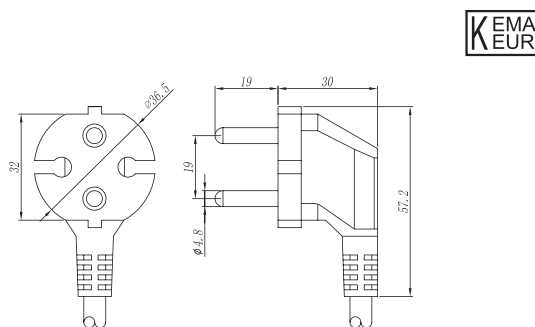

Standard: DIN VDE 0620-1 (standard sheet: DIN 49406-R)

Cable types:

H03VVH2-F 2X0.5, 2X0.75

H03VV-F 2X0.5, 2X0.75

H05VVH2-F 2X0.75, 2X1

H05VV-F 2X0.75, 2X1

H05RR-F 2X0.75, 2X1

H05RN-F 2X0.75, 2X1

CURRENT: 16A

VOLTAGE: 250V

258-EUROPEAN PLUG 2-POLE+E STRAIGHT