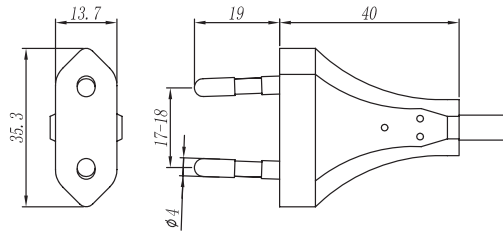

EUROPE

137-EUROPEAN PLUG 2-POLE STRAIGHT

Standard: EN 50075

Cable types:

H03VVH2-F	2X0.5, 2X0.75
H05VVH2-F	2X0.75
H03VV-F	2X0.5, 2X0.75
H05VV-F	2X0.75, 2X1
H05RR-F	2X0.75, 2X1
H05RN-F	2X0.75, 2X1
H03VVH2H8-F	2X0.75
H03VVH8-F	2X0.75
H05VVH8-F	2X0.75

CURRENT: 2.5A

VOLTAGE: 250V

157-EUROPEAN PLUG 2-POLE STRAIGHT

Standard: EN 50075

Cable types:

H03VVH2-F	2X0.5, 2X0.75
H03VV-F	2X0.5, 2X0.75
H03VVH8-F	2X0.75
H03VVH2H8-F	2X0.75

CURRENT: 2.5A

VOLTAGE: 250V

152-EUROPEAN PLUG 2-POLE STRAIGHT

Standard: DIN VDE 0620-1

(standard sheet: DIN 49406-R)

Cable types:

H03VVH2-F	2X0.75
H05VVH2-F	2X0.75
H03VV-F	2X0.75
H05VV-F	2X0.75, 2X1, 2X1.5
H05RR-F	2X0.75, 2X1, 2X1.5
H05RN-F	2X0.75, 2X1
H07RN-F	2X1.0, 2X1.5
H05BQ-F	2X0.75, 2X1
H07BQ-F	2X1, 2X1.5

CURRENT: 16A

VOLTAGE: 250V

790460-EUROPEAN PLUG 2-POLE STRAIGHT

Standard: DIN VDE 0620-1 (standard

sheet: DIN 49406-R)

Cable types:

H03VVH2-F	2X0.5, 2X0.75
H05VVH2-F	2X0.75, 2X1
H05VV-F	2X0.75, 2X1
H05V2V2-F	2X0.75, 2X1
H05V2V2H2-F	2X0.75, 2X1