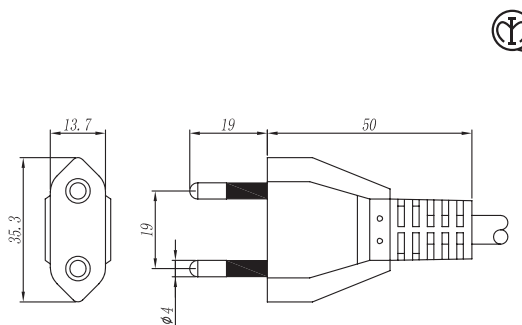

542-ITALIAN PLUG 2-POLE STRAIGHT

Standard: CEI 23-50(S10)

Cable types:

H03VV-F	2X0.75
H03V2V2-F	2X0.75
H03VVH2-F	2X0.75
H03V2V2H2-F	2X0.75
H05VV-F	2X0.75, 2X1
H05V2V2-F	2X0.75, 2X1, 2X1.5
H05VVH2-F	2X0.75
H05V2V2H2-F	2X0.75, 2X1
H05RR-F	2X0.75, 2X1
H05RN-F	2X0.75, 2X1
H07RN-F	2X1

CURRENT: 10A

VOLTAGE: 250V