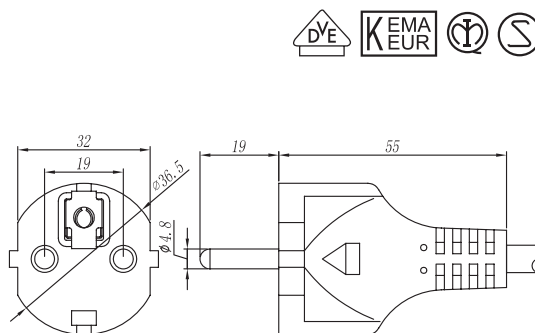

H05VVH2-F 2X0.75, 2X1

H05VV-F 2X0.75, 2X1

H05RR-F 2X0.75, 2X1

H05RN-F 2X0.75, 2X1

CURRENT: 16A

VOLTAGE: 250V

258-EUROPEAN PLUG 2-POLE+E STRAIGHT

Standard: DIN VDE 0620-1 (standard sheet: DIN 49441-R2)