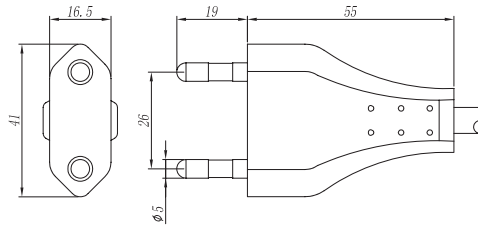

140-ITALIAN PLUG 2-POLE STRAIGHT

Standard: CEI 23-16(S16)
Cable types:

H05VV-F	2X1, 2X1.5
H05RR-F	2X1, 2X1.5
H05RN-F	2X1
H07RN-F	2X1, 2X1.5

CURRENT: 16A
VOLTAGE: 250V