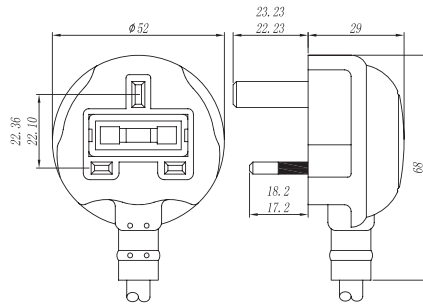

Cable types:

H05VV-F	3G0.75, 3G1
---------	-------------

CURRENT: 10A

VOLTAGE: 250V

2343-BRITISH PLUG 2-POLE+E ANGLED

Standard: BS 1363-1

Cable types:

H03VV-F	2X0.75, 3G0.75
H03V2V2-F	3G0.75
H03V2H2-F	2X0.5, 2X0.75
H03RT-H	3G0.75, 3G1
H05VV-F	2X0.75, 2X1, 2X1.5, 3G0.75, 3G1, 3G1.5
H05V2V2-F	2X0.75, 2X1, 3G0.75, 3G1, 3G1.5
H05V2H2-F	2X0.75
H05V2V2H2-F	2X0.75, 2X1
H05RR-F	2X0.75, 2X1, 3G0.75, 3G1, 3G1.5
H05RN-F	2X0.75, 2X1, 3G0.75, 3G1
H05BQ-F	2X0.75, 2X1, 3G0.75, 3G1
H07RN-F	2X1, 2X1.5, 3G1, 3G1.5
H07BQ-F	2X1, 2X1.5, 3G1, 3G1.5

CURRENT: 13A

VOLTAGE: 250V

2344-BRITISH PLUG 2-POLE+E ANGLED

Standard: BS 1363-1

Cable types:

H03VV-F	2X0.75, 3G0.75
H03V2V2-F	2X0.75, 3G0.75
H03VVH2-F	2X0.5, 2X0.75
H03V2V2H2-F	2X0.75
H05VV-F	2X0.75, 2X1, 2X1.5, 3G0.75, 3G1, 3G1.5
H05V2V2-F	2X0.75, 2X1, 2X1.5, 3G0.75, 3G1, 3G1.5
H05VVH2-F	2X0.75
H05V2V2H2-F	2X0.75, 2X1
H05RR-F	2X0.75
H05RN-F	2X0.75, 2X1
H07RN-F	2X1