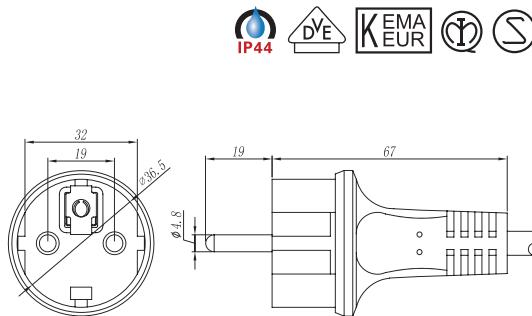

EUROPE

137-EUROPEAN PLUG 2-POLE STRAIGHT

Standard: EN 50075

Cable types:

H03VVH2-F	2X0.5, 2X0.75
H05VVH2-F	2X0.75
H03VV-F	2X0.5, 2X0.75
H05VV-F	2X0.75, 2X1
H05RR-F	2X0.75, 2X1
H05RN-F	2X0.75, 2X1
H03VVH2H8-F	2X0.75
H03VVH8-F	2X0.75
H05VVH8-F	2X0.75

CURRENT: 16A

VOLTAGE: 250V

352-EUROPEAN PLUG 2-POLE STRAIGHT

Standard: DIN VDE 0620-1 (standard sheet: DIN 49406-R-RA)

Cable types:

H05VV-F	2X0.75, 2X1, 2X1.5
H05RR-F	2X0.75, 2X1, 2X1.5
H05RN-F	2X0.75, 2X1
H07RN-F	2X1, 2X1.5

CURRENT: 16A

VOLTAGE: 250V

358-EUROPEAN PLUG 2-POLE+E STRAIGHT

Standard: DIN VDE 0620-1 (standard sheet: DIN 49441-R2-2-AR2)

Cable types:

H03RT-H	3G0.75, 3G1
H05VV-F	3G0.75, 3G1, 3G1.5
H05V2V2-F	3G0.75
H05RR-F	3G0.75, 3G1, 3G1.5
H05RN-F	3G0.75, 3G1
H05BQ-F	3G0.75, 3G1
H07RN-F	3G1, 3G1.5
H07BQ-F	3G1, 3G1.5