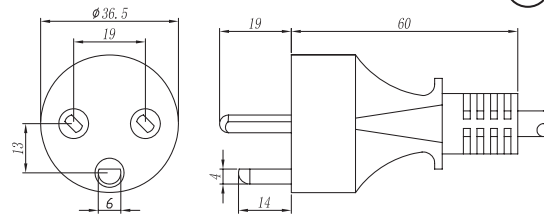

187-DANISH PLUG 2-POLE+E STRAIGHT

Standard: DS/IEC 60884-1(sheet:DK2-5a)

Cable types:

H05VV-F	3G0.75, 3G1

CURRENT: 10A

VOLTAGE: 250V

2343-BRITISH PLUG 2-POLE+E ANGLED