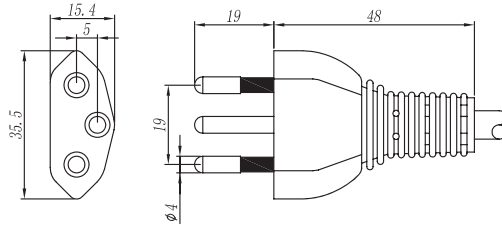

701-SWISS PLUG 2-POLE+E STRAIGHT

Standard: SEV 1011, IEC 60884-1
(Type: 12)

Cable types:

H03VV-F	3G0.75
H05VV-F	3G0.75, 3G1, 3G1.5
H05V2V2-F	3G0.75
H05RR-F	3G0.75, 3G1, 3G1.5
H05RN-F	3G.075, 3G1
H07RN-F	3G1, 3G1.5

CURRENT: 10A

VOLTAGE: 250V