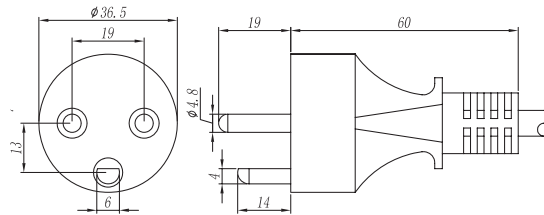

186-DANISH PLUG 2-POLE+E STRAIGHT

Standard: DS/IEC
60884-1(sheet:DK2-1a)

Cable types:

H03VV-F	3G0.75
H05VV-F	3G0.75, 3G1, 3G1.5
H05RR-F	3G0.75, 3G1, 3G1.5
H05RN-F	3G0.75, 3G1
H07RN-F	3G1, 3G1.5
H03RT-H	3G0.75, 3G1

CURRENT: 10A

VOLTAGE: 250V