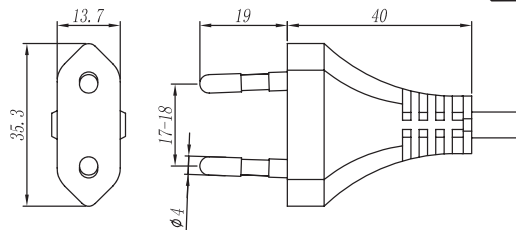

EUROPE

137-EUROPEAN PLUG 2-POLE STRAIGHT

Standard: EN 50075

Cable types:

H03VVH2-F	2X0.5, 2X0.75
H05VVH2-F	2X0.75
H03VV-F	2X0.5, 2X0.75
H05VV-F	2X0.75, 2X1
H05RR-F	2X0.75, 2X1
H05RN-F	2X0.75, 2X1
H03VVH2H8-F	2X0.75
H03VVH8-F	2X0.75
H05VVH8-F	2X0.75

CURRENT: 2.5A

VOLTAGE: 250V

157-EUROPEAN PLUG 2-POLE STRAIGHT

Standard: EN 50075

Cable types:

H03VVH2-F	2X0.5, 2X0.75
H03VV-F	2X0.5, 2X0.75
H03VVH8-F	2X0.75
H03VVH2H8-F	2X0.75

CURRENT: 2.5A

VOLTAGE: 250V

152-EUROPEAN PLUG 2-POLE STRAIGHT

Standard: DIN VDE 0620-1

(standard sheet: DIN 49406-R)

Cable types:

H03VVH2-F	2X0.75
H05VVH2-F	2X0.75
H03VV-F	2X0.75
H05VV-F	2X0.75, 2X1, 2X1.5
H05RR-F	2X0.75, 2X1, 2X1.5
H05RN-F	2X0.75, 2X1
H07RN-F	2X1.0, 2X1.5
H05BQ-F	2X0.75, 2X1
H07BQ-F	2X1, 2X1.5

CURRENT: 16A

VOLTAGE: 250V

790460-EUROPEAN PLUG 2-POLE STRAIGHT

Standard: DIN VDE 0620-1 (standard

sheet: DIN 49406-R)

Cable types:

H03VVH2-F	2X0.5, 2X0.75
H05VVH2-F	2X0.75, 2X1
H05VV-F	2X0.75, 2X1
H05V2V2-F	2X0.75, 2X1
H05V2V2H2-F	2X0.75, 2X1