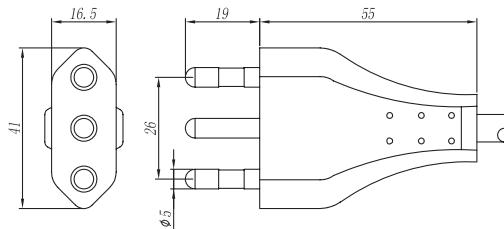

CURRENT: 10A
VOLTAGE: 250V

140-ITALIAN PLUG 2-POLE STRAIGHT

Standard: CEI 23-16(S16)
Cable types:

H05VV-F	2X1, 2X1.5
H05RR-F	2X1, 2X1.5
H05RN-F	2X1
H07RN-F	2X1, 2X1.5

CURRENT: 16A
VOLTAGE: 250V

141-ITALIAN PLUG 2-POLE+E STRAIGHT