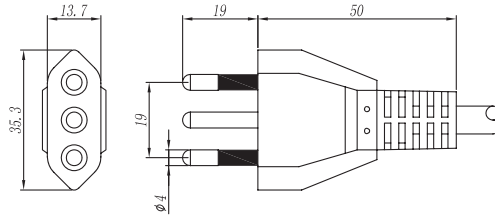

543-ITALIAN PLUG 2-POLE+E STRAIGHT

Standard: CEI 23-50(S11)
Cable types:

H03VV-F	3G0.75
H03V2V2-F	3G0.75
H03V4V4-H	3G0.75, 3G1
H03RT-H	3G0.75, 3G1
H05VV-F	3G0.75, 3G1, 3G1.5
H05V2V2-F	3G0.75, 3G1, 3G1.5
H05RR-F	3G0.75, 3G1
H05RN-F	3G0.75, 3G1
H07BB-F	3G1, 3G1.5
H07BN4-F	3G1, 3G1.5

CURRENT: 10A
VOLTAGE: 250V