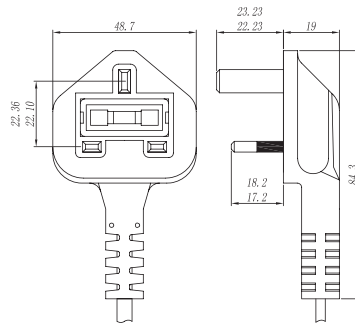

M.UK-BRITISH PLUG 2-POLE+E ANGLED

Standard: BS 1363-1

Cable types:

H03VV-F	3G0.75
H03VVH2-F	2X0.75
H05VV-F	2X0.75, 2X1, 3G0.75, 3G1, 3G1.5
H05V2V2-F	3G1, 3G1.5
H05VVH2-F	2X0.75
H05RR-F	2X0.75, 2X1, 3G0.75, 3G1
H05RN-F	2X0.75, 2X1, 3G0.75, 3G1
H05BB-F	3G1
H07RN-F	2X1

CURRENT: 13A

VOLTAGE: 250V