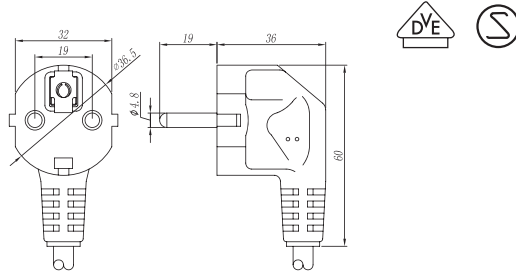

422U-EUROPEAN PLUG 2-POLE+E ANGLED

Standard: DIN VDE 0620-1 (standard sheet: DIN 49441-R2)

Cable types:

H03VV-F	3G0.75
H05VV-F	3G0.75, 3G1, 3G1.5
H05V2V2-F	3G0.75, 3G1, 3G1.5

CURRENT: 16A

VOLTAGE: 250V

352-EUROPEAN PLUG 2-POLE STRAIGHT