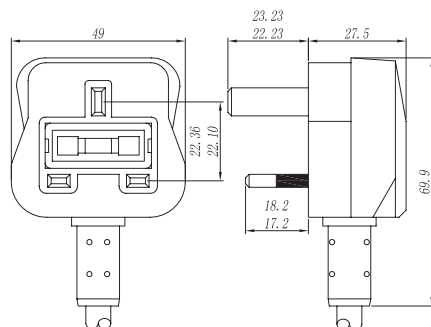

Standard: BS 1363-1

Cable types:

H03VV-F	2X0.75, 3G0.75
H03V2V2-F	3G0.75
H03V2H2-F	2X0.5, 2X0.75
H03RT-H	3G0.75, 3G1
H05VV-F	2X0.75, 2X1, 2X1.5, 3G0.75, 3G1, 3G1.5
H05V2V2-F	2X0.75, 2X1, 3G0.75, 3G1, 3G1.5
H05V2H2-F	2X0.75
H05V2V2H2-F	2X0.75, 2X1
H05RR-F	2X0.75, 2X1, 3G0.75, 3G1, 3G1.5
H05RN-F	2X0.75, 2X1, 3G0.75, 3G1
H05BQ-F	2X0.75, 2X1, 3G0.75, 3G1
H07RN-F	2X1, 2X1.5, 3G1, 3G1.5
H07BQ-F	2X1, 2X1.5, 3G1, 3G1.5

CURRENT: 13A

VOLTAGE: 250V