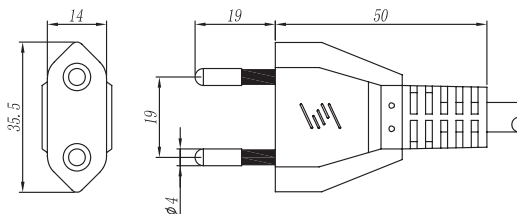

101-SWISS PLUG 2-POLE STRAIGHT

Standard: SEV 1011, IEC 60884-1 (Type:11)
Cable types:

H03VH2-F	2X0.75
H05VV-F	2X0.75, 2X1, 2X1.5
H05RR-F	2X0.75, 2X1, 2X1.5
H05RN-F	2X0.75, 2X1
H05BQ-F	2X1
H07RN-F	2X1, 2X1.5
H07BQ-F	2X1, 2X1.5

CURRENT: 10A
VOLTAGE: 250V